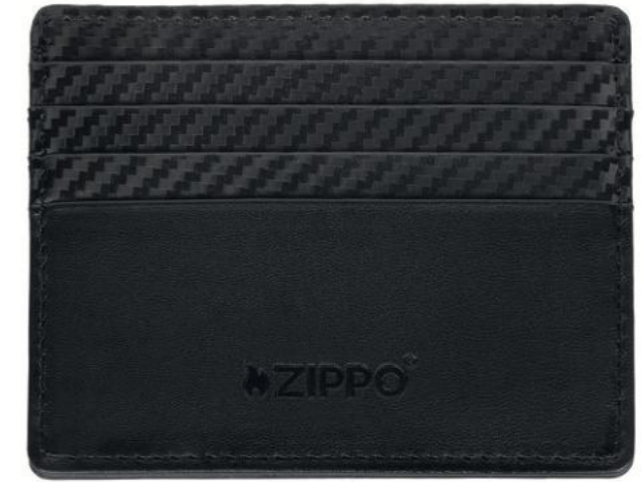

Dimensions: 8.7 x 11.7 x 1.8 cm
Color: Black
Material: Genuine leather
1 bill compartment, 3 slide pockets,
7 card cases, 1 ID window

**44.90€
£39.90**

Open

Recommended Public Price

Recommended Public Price

Front

Carbon Range

2008001 Card Holder

Dimensions: 10.6 x 8.2 x 0.3 cm
Color: Black
Material: Genuine leather
9 card cases

24.90€
£22.90

Back

Front

Front

2007998 Card Holder

Dimensions: 7.2 x 11 x 2 cm
Color: Black
Material: Genuine leather
4 slide pockets,
10 card cases

34.90€
£32.90

Open

2008002 Passport Holder

Dimensions: 10.3 x 14.2 x 1.4 cm
Color: Black
Material: Genuine leather
1 passport compartment, 1 slide pocket,
4 card cases, 1 additional pocket

34.90€
£32.90

Open

Front

Recommended Public Price

Recommended Public Price

Carbon Range

**2008003
Business Card Holder**

Dimensions: 7 x 9.8 x 2 cm
Color: Black
Material: Genuine leather
1 compartment
for business cards