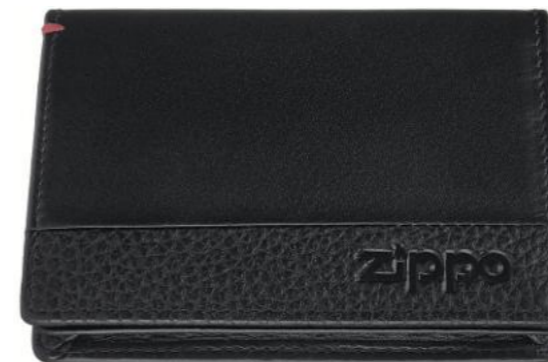

Open

2006025 Wallet with Money Clip

Dimensions: 11 x 8.2 x 1 cm
Color: Black
Material: Genuine leather
1 bill compartment, 4 card cases, 2 slide pockets,
1 ID window

34.90€
£32.90

Open

Front

Nappa Range

2006023 Wallet with Coin Case

Dimensions: 11.5 x 9.5 x 2 cm
Color: Black
Material: Genuine leather
2 bill compartments, 6 card cases, 3 slide pockets,
1 coin case, 1 ID window

39.90€
£37.90

Front

Open

2006024 Card Holder

Dimensions: 10.5 x 7.5 x 1.5 cm
Color: Black
Material: Genuine leather
4 card cases, 1 slide pocket

24.90€
£22.90

Front

Open

2006022 Wallet

Dimensions: 10.5 x 9 x 1.5 cm
Color: Black
Material: Genuine leather
2 bill compartments, 8 card cases, 2 slide pockets

34.90€
£32.90

Front

Open

Recommended Public Price

Recommended Public Price

Brown Range

Front

**2006036
Card Holder**

Dimensions: 8 x 10.5 x 1 cm
Color: Brown
Material: Genuine leather
6 card cases, 2 slide pockets, 1 ID window

**34.90€
£32.90**