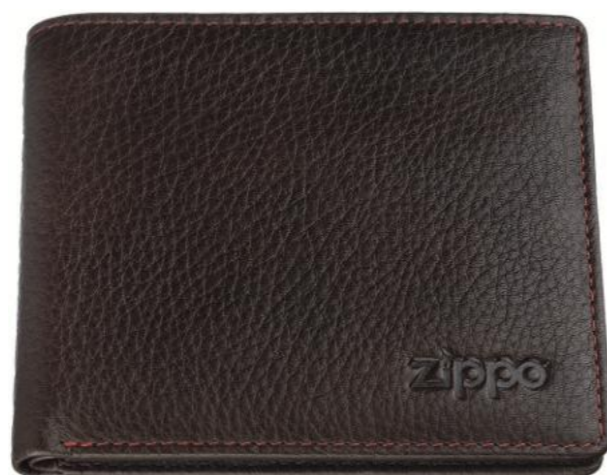

Recommended Public Price

Recommended Public Price

Brown Range

Front

**2006036
Card Holder**

Dimensions: 8 x 10.5 x 1 cm
Color: Brown
Material: Genuine leather
6 card cases, 2 slide pockets, 1 ID window

**34.90€
£32.90**

Open

**2006031
Wallet**

Dimensions: 10.8 x 8.6 x 2.5 cm
Color: Brown
Material: Genuine leather
1 bill compartment, 6 card cases, 2 slide pockets

**34.90€
£32.90**

Open

Front

**2006033
Card Holder**

Dimensions: 10.2 x 7.8 x 0.8 cm
Color: Brown
Material: Genuine leather
8 card cases, 1 slide pocket

**24.90€
£22.90**

Back

Front

Open

Front

**2006028
Wallet with Coin Case**

Dimensions: 10.8 x 8.6 x 2.5 cm
Color: Brown
Material: Genuine leather
1 bill compartment,
4 card cases, 2 slide pockets,
1 coin pocket

**34.90€
£32.90**

**2006048
Wallet**

Dimensions: 8.8 x 10.4 x 1.5 cm
Color: Brown
Material: Genuine leather
2 bill compartments, 7 card cases,
2 slide pockets,
2 ID windows

**39.90€
£37.90**

Front

Open

Recommended Public Price