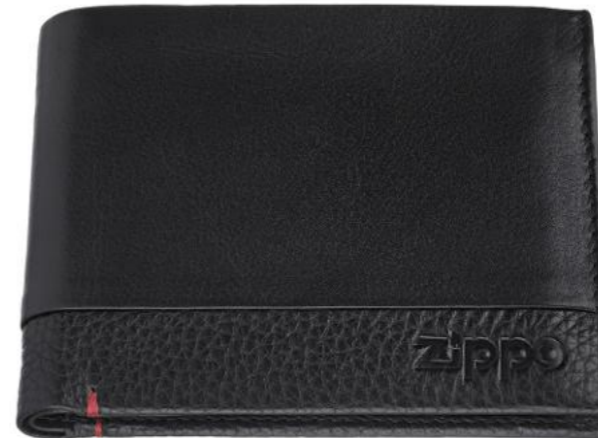

Open

2006025 Wallet with Money Clip

Dimensions: 11 x 8.2 x 1 cm
Color: Black
Material: Genuine leather
1 bill compartment, 4 card cases, 2 slide pockets,
1 ID window

34.90€
£32.90

Open

Front

Nappa Range

2006023 Wallet with Coin Case

Dimensions: 11.5 x 9.5 x 2 cm
Color: Black
Material: Genuine leather
2 bill compartments, 6 card cases, 3 slide pockets,
1 coin case, 1 ID window

39.90€
£37.90

Front

Open

2006024 Card Holder

Dimensions: 10.5 x 7.5 x 1.5 cm
Color: Black
Material: Genuine leather
4 card cases, 1 slide pocket

24.90€
£22.90

Front

Open

2006022 Wallet

Dimensions: 10.5 x 9 x 1.5 cm
Color: Black
Material: Genuine leather
2 bill compartments, 8 card cases, 2 slide pockets

34.90€
£32.90

Front

Open