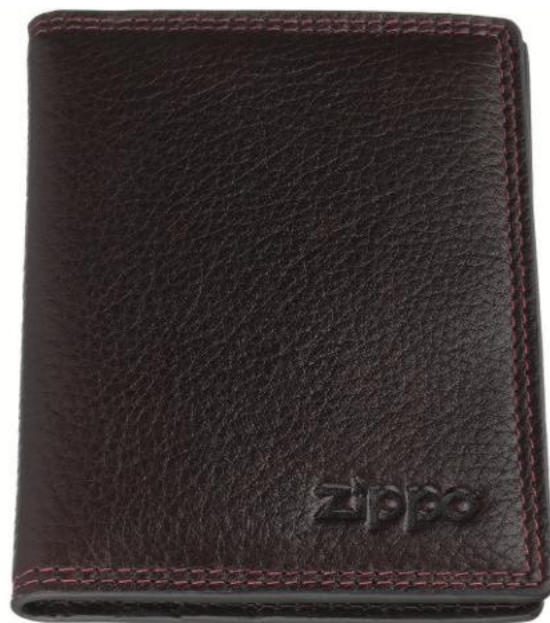

Dimensions: 11.5 x 9.5 x 2 cm
Color: Black
Material: Genuine leather
2 bill compartments, 6 card cases, 3 slide pockets,
1 coin case, 1 ID window

39.90€
£37.90

Front

Open

2006024 Card Holder

Dimensions: 10.5 x 7.5 x 1.5 cm
Color: Black
Material: Genuine leather
4 card cases, 1 slide pocket

24.90€
£22.90

Front

Open

2006022 Wallet

Dimensions: 10.5 x 9 x 1.5 cm
Color: Black
Material: Genuine leather
2 bill compartments, 8 card cases, 2 slide pockets

34.90€
£32.90

Front

Open

Recommended Public Price

Recommended Public Price

Brown Range

Front

**2006036
Card Holder**

Dimensions: 8 x 10.5 x 1 cm
Color: Brown
Material: Genuine leather
6 card cases, 2 slide pockets, 1 ID window

**34.90€
£32.90**

Open

**2006031
Wallet**

Dimensions: 10.8 x 8.6 x 2.5 cm
Color: Brown
Material: Genuine leather
1 bill compartment, 6 card cases, 2 slide pockets

**34.90€
£32.90**

Open

Front

**2006033
Card Holder**

Dimensions: 10.2 x 7.8 x 0.8 cm
Color: Brown
Material: Genuine leather
8 card cases, 1 slide pocket