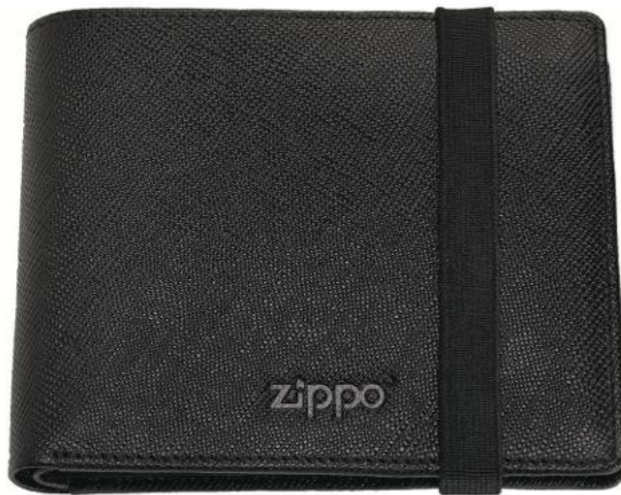

54.90€
£49.90

Open

Recommended Public Price

Recommended Public Price

Saffiano Range

2007073 Wallet

Dimensions: 8.5 x 10.5 x 2 cm
Color: Black
Material: Genuine leather
2 bill compartments,
3 slide pockets, 7 card cases,
2 ID windows

44.90€
£39.90

Open

Front

2007076 Wallet with Coin Case

Dimensions: 12 x 10 x 2.5 cm
Color: Black
Material: Genuine leather
2 bill compartments, 3 slide pockets, 8 card
cases, 1 coin case, 1 ID window

49.90€
£44.90

Front

Open

Front

Back

2007079 Card Holder

Dimensions: 10 x 7 x 1.5 cm
Color: Black
Material: Genuine leather
3 card cases, 1 money clip

29.90€
£27.90

2007077 Wallet with Coin Case

Dimensions: 11 x 9 x 2 cm
Color: Black
Material: Genuine leather
2 bill compartments, 3 slide pockets,
4 card cases, 1 coin case with zipper

44.90€
£39.90

Front

Open

2007085 Wallet

Dimensions: 10.5 x 9 x 2 cm
Color: Black
Material: Genuine leather
1 bill compartment, 2 slide pockets,
6 card cases