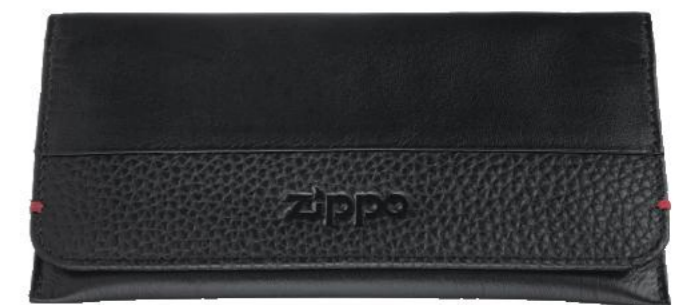

Open

Front

2006058 Tobacco Pouch

Dimensions: 15.5 x 8 x 1.2 cm
Color: Black
Material: Genuine leather
1 tobacco compartment,
1 rolling paper compartment,
1 filter compartment

34.90€
£32.90

Open

Front

Recommended Public Price