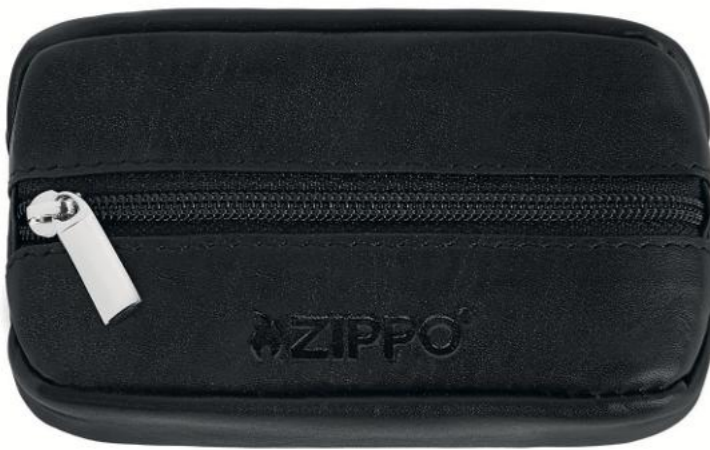

34.90€
£32.90

Open

Front

Recommended Public Price

Recommended Public Price

Carbon Range

**2008003
Business Card Holder**

Dimensions: 7 x 9.8 x 2 cm
Color: Black
Material: Genuine leather
1 compartment
for business cards

24.90€
£22.90

Open

Front

**2008004
Key Ring**

Dimensions : 13 x 3 x 1.7 cm
Color: Black
Material: Genuine leather

12.90€
£11.90

**2008023
Coin Pouch**

Dimensions: 10.4 x 7 x 1.5 cm
Color: Black
Material: Genuine leather
1 compartment for coins

13.90€
£12.90

Back

Front

**2008037
Coin Pouch**

Dimensions: 10.6 x 6.2 x 3 cm
Color: Black
Material: Genuine leather
2 compartments

18.90€
£17.90

Back

Front

Recommended Public Price

Recommended Public Price

Front

**2008006
Wallet with Money Clip**

Dimensions: 11.3 x 8.3 x 1.7 cm
Color: Brown
Material: Genuine vegetable tanned leather
2 slide pockets, 6 card cases, 1 money clip