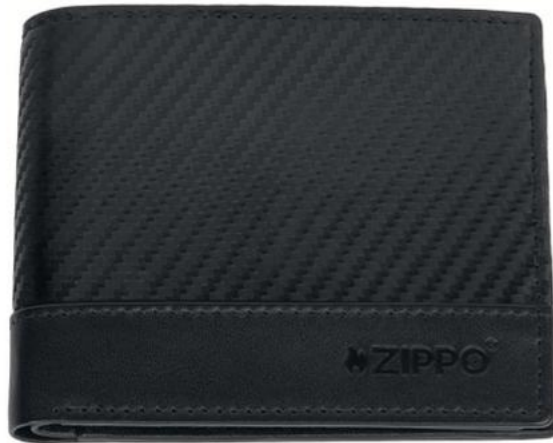

**69.90€
£62.90**

Front

**2008022
Small Wallet**

Dimensions: 12.2 x 9.5 x 2 cm
Color: Taupe
Material: Genuine leather
2 slide pockets, 6 card cases,
1 coin case with zipper

**34.90€
£32.90**

Open

Recommended Public Price

Recommended Public Price

Carbon Range

Front

Open

**2007995
Wallet**

Dimensions: 11.5 x 9.2 x 1.6 cm
Color: Black
Material: Genuine leather
2 bill compartments,
2 slide pockets, 8 card cases

**34.90€
£32.90**

Front

**2007996
Wallet with Coin Case**

Dimensions: 11.2 x 9.3 x 2.5 cm
Color: Black
Material: Genuine leather
2 bill compartments,
2 slide pockets, 6 card cases,
1 coin case, 1 ID window

**44.90€
£39.90**

Dimensions: 8.7 x 11.7 x 1.8 cm
Color: Black
Material: Genuine leather
1 bill compartment, 3 slide pockets,
7 card cases, 1 ID window

**44.90€
£39.90**

Open

Recommended Public Price

Recommended Public Price