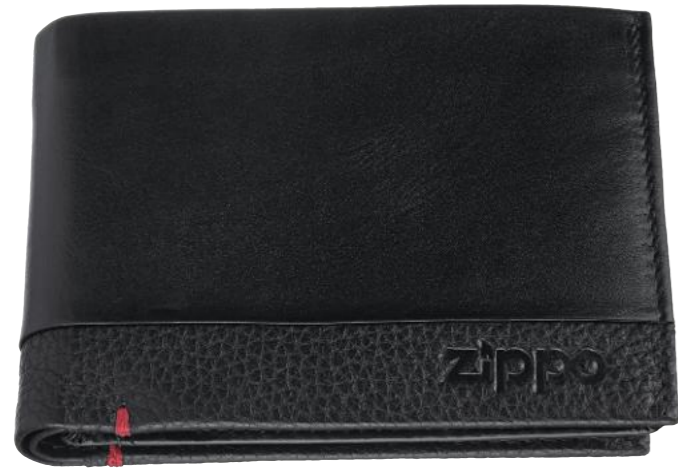

2007082
Key Ring

Dimensions: 9 x 3 x 1.5 cm
Color: Black
Material: Genuine leather

12.90€
£11.90

Recommended Public Price

Recommended Public Price

2006021 Wallet with Coin Case

Dimensions: 12 x 9 x 2 cm
Color: Black
Material: Genuine leather
2 bill compartments, 4 card cases,
3 slide pockets, 1 coin case

34.90€
£32.90

Front

Open

Front

2006020 Wallet with Coin Case

Dimensions: 12 x 9 x 2 cm
Color: Black
Material: Genuine leather
2 bill compartments, 6 card cases, 4 slide pockets,
1 coin case, 1 ID window

39.90€
£37.90