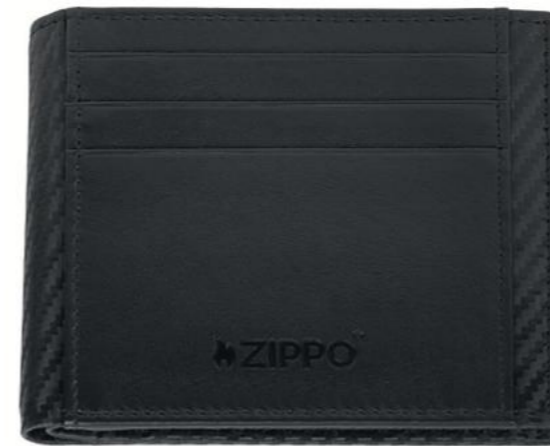

Recommended Public Price

Carbon Range

Front

Open

**2007995
Wallet**

Dimensions: 11.5 x 9.2 x 1.6 cm
Color: Black
Material: Genuine leather
2 bill compartments,
2 slide pockets, 8 card cases

**34.90€
£32.90**

Front

**2007996
Wallet with Coin Case**

Dimensions: 11.2 x 9.3 x 2.5 cm
Color: Black
Material: Genuine leather
2 bill compartments,
2 slide pockets, 6 card cases,
1 coin case, 1 ID window

**44.90€
£39.90**

Open

Front

**2007997
Wallet with Coin Case**

Dimensions: 11.5 x 9 x 2 cm
Color: Black
Material: Genuine leather
2 bill compartments,
2 slide pockets, 7 card cases,
1 coin case

**39.90€
£37.90**

Open

**2008000
Wallet**

Dimensions: 8.7 x 11.7 x 1.8 cm
Color: Black
Material: Genuine leather
1 bill compartment, 3 slide pockets,
7 card cases, 1 ID window

**44.90€
£39.90**

Open

Recommended Public Price

Recommended Public Price