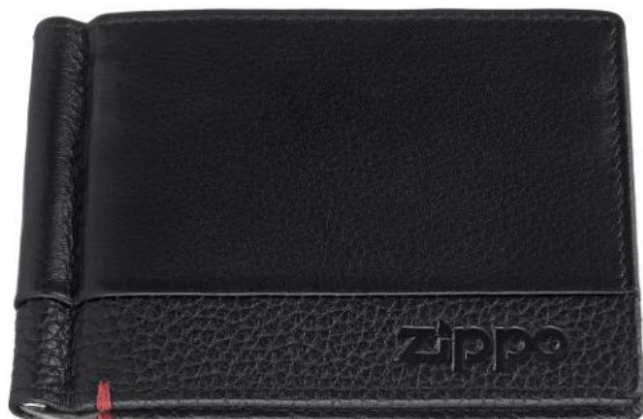

Open

2006025 Wallet with Money Clip

Dimensions: 11 x 8.2 x 1 cm
Color: Black
Material: Genuine leather
1 bill compartment, 4 card cases, 2 slide pockets,
1 ID window

34.90€
£32.90

Open

Front

Nappa Range

2006023 Wallet with Coin Case

Dimensions: 11.5 x 9.5 x 2 cm
Color: Black
Material: Genuine leather
2 bill compartments, 6 card cases, 3 slide pockets,
1 coin case, 1 ID window

39.90€
£37.90

Front

Open

2006024 Card Holder

Dimensions: 10.5 x 7.5 x 1.5 cm
Color: Black
Material: Genuine leather
4 card cases, 1 slide pocket