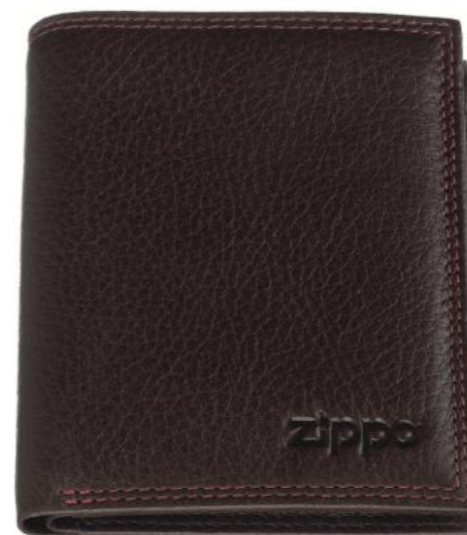

Open

**2006031
Wallet**

Dimensions: 10.8 x 8.6 x 2.5 cm
Color: Brown
Material: Genuine leather
1 bill compartment, 6 card cases, 2 slide pockets

**34.90€
£32.90**

Open

Front

**2006033
Card Holder**

Dimensions: 10.2 x 7.8 x 0.8 cm
Color: Brown
Material: Genuine leather
8 card cases, 1 slide pocket

**24.90€
£22.90**

Back

Front

Open

Front

**2006028
Wallet with Coin Case**

Dimensions: 10.8 x 8.6 x 2.5 cm
Color: Brown
Material: Genuine leather
1 bill compartment,
4 card cases, 2 slide pockets,
1 coin pocket

**34.90€
£32.90**

**2006048
Wallet**

Dimensions: 8.8 x 10.4 x 1.5 cm
Color: Brown
Material: Genuine leather
2 bill compartments, 7 card cases,
2 slide pockets,
2 ID windows

**39.90€
£37.90**

Front

Open

Recommended Public Price

Recommended Public Price

Brown Range

2006053 Wallet

Dimensions: 11.2 x 8.2 x 2 cm
Color: Brown
Material: Genuine leather
2 bill compartments, 7 card cases,
2 slide pockets, 2 ID windows

39.90€
£37.90

Front