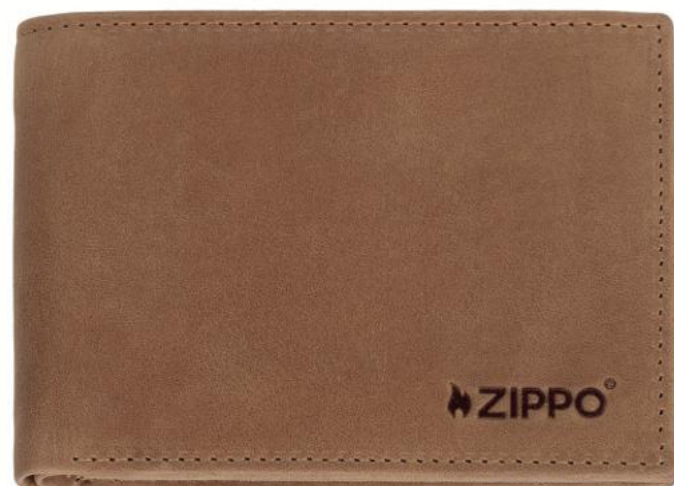

**2008006
Wallet with Money Clip**

Dimensions: 11.3 x 8.3 x 1.7 cm
Color: Brown
Material: Genuine vegetable tanned leather
2 slide pockets, 6 card cases, 1 money clip

**39.90€
£37.90**

Front

**2008007
Wallet with Coin Case**

Dimensions: 12.3 x 9.2 x 2.2 cm
Color: Brown
Material: Genuine vegetable tanned leather
2 bill compartments, 3 slide pockets, 4 card cases, 1 coin case

**44.90€
£39.90**

Vintage Range

**2008013
Coin Pouch**

Dimensions: 10.4 x 7 x 1.5 cm
Color: Brown
Material: Genuine vegetable tanned leather
1 compartment for coins

**13.90€
£12.90**

**2008036
Coin Pouch**

Dimensions: 10.6 x 6.2 x 3 cm
Color: Brown
Material: Genuine vegetable tanned leather
2 compartments

**18.90€
£17.90**

**2008008
Card Holder**

Dimensions: 11 x 14.2 x 1.7 cm
Color: Brown
Material: Genuine vegetable tanned leather
1 bill compartment, 14 card cases, 2 slide pockets

**44.90€
£39.90**

Recommended Public Price

Recommended Public Price