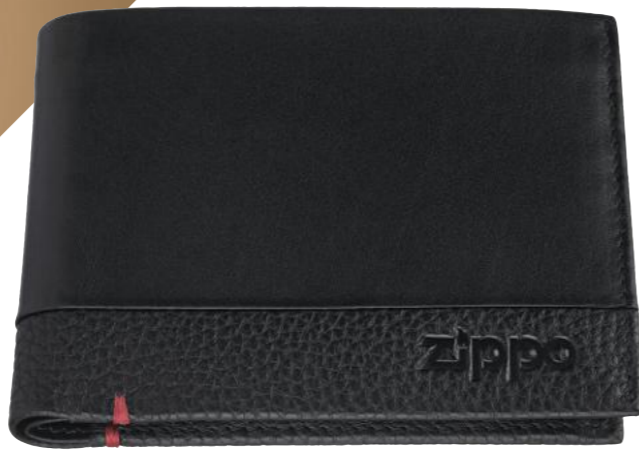

2007082
Key Ring

Dimensions: 9 x 3 x 1.5 cm
Color: Black
Material: Genuine leather

12.90€
£11.90

Recommended Public Price

Recommended Public Price

2006021 Wallet with Coin Case

Dimensions: 12 x 9 x 2 cm
Color: Black
Material: Genuine leather
2 bill compartments, 4 card cases,
3 slide pockets, 1 coin case

34.90€
£32.90

Front

Open

Front

2006020 Wallet with Coin Case

Dimensions: 12 x 9 x 2 cm
Color: Black
Material: Genuine leather
2 bill compartments, 6 card cases, 4 slide pockets,
1 coin case, 1 ID window

39.90€
£37.90