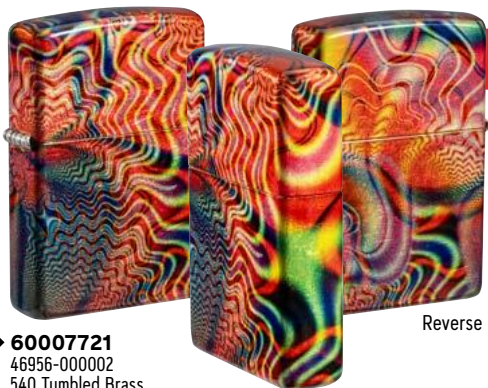

Patterns

P 60007721
46956-00002
540 Tumbled Brass
540 Fusion
€82.90
£74.90

Reverse