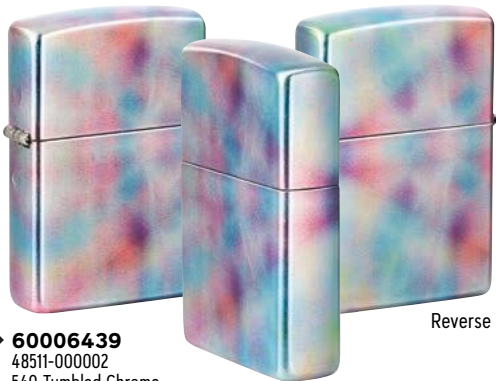

Reverse

P **60006439**
48511-000002
540 Tumbled Chrome
540 Fusion
€82.90
£74.90