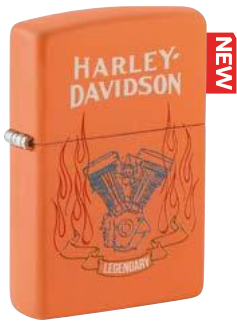

Harley-Davidson®

NEW

60007747
47099-000002
Harley-Davidson®
Orange Matte
Colour Image
€74.90
£67.90

Available from May 2026