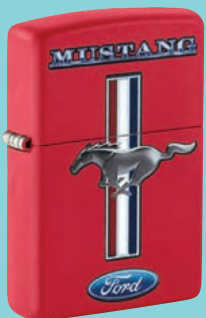

E 60003580
233-058748
Ford
Red Matte
Colour Image
€64.90
£57.90

Ford Motor Company Trademarks and Trade Dress used under license to Zippo Manufacturing Company.